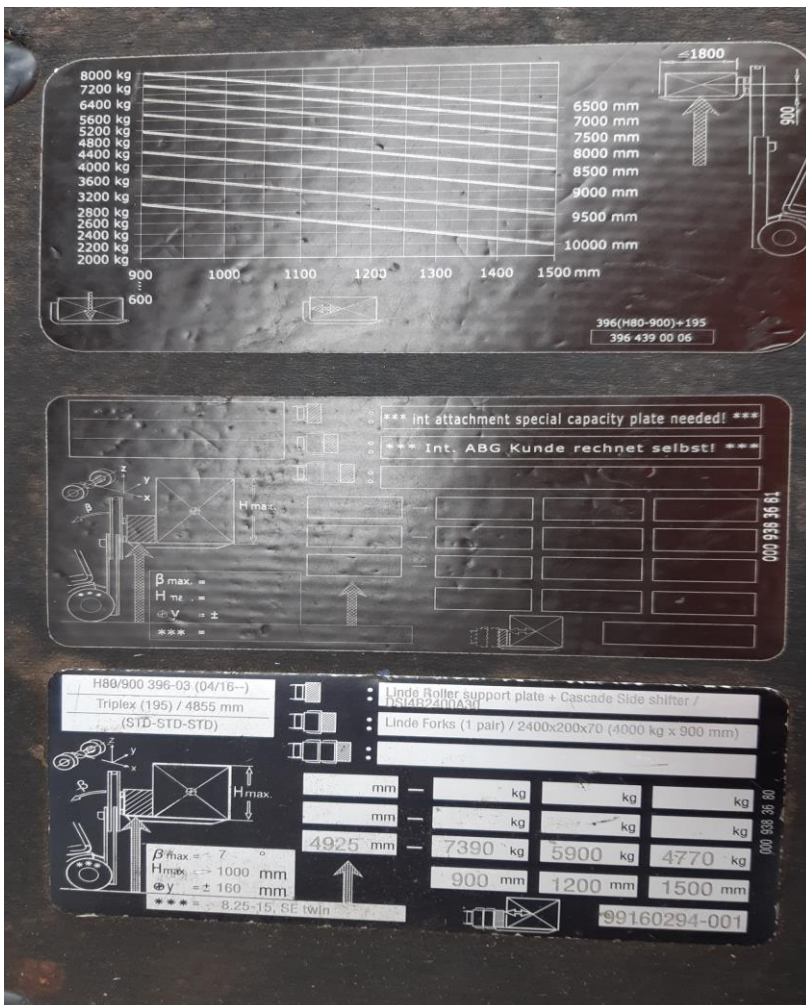

Offer - VZV LINDE

- design for unloading, loading LKW and material handling
- year of manufacture 2016
- type designation: LINDE H80D - 03/900
- load capacity 8,000 kg/900 mm
- number of operating hours at sale - 21,500
- service history
- available for sale from 4th quarter 2020

- views

- production label

- technical parameters

- view into the cabin

PRICE EUR 23,100